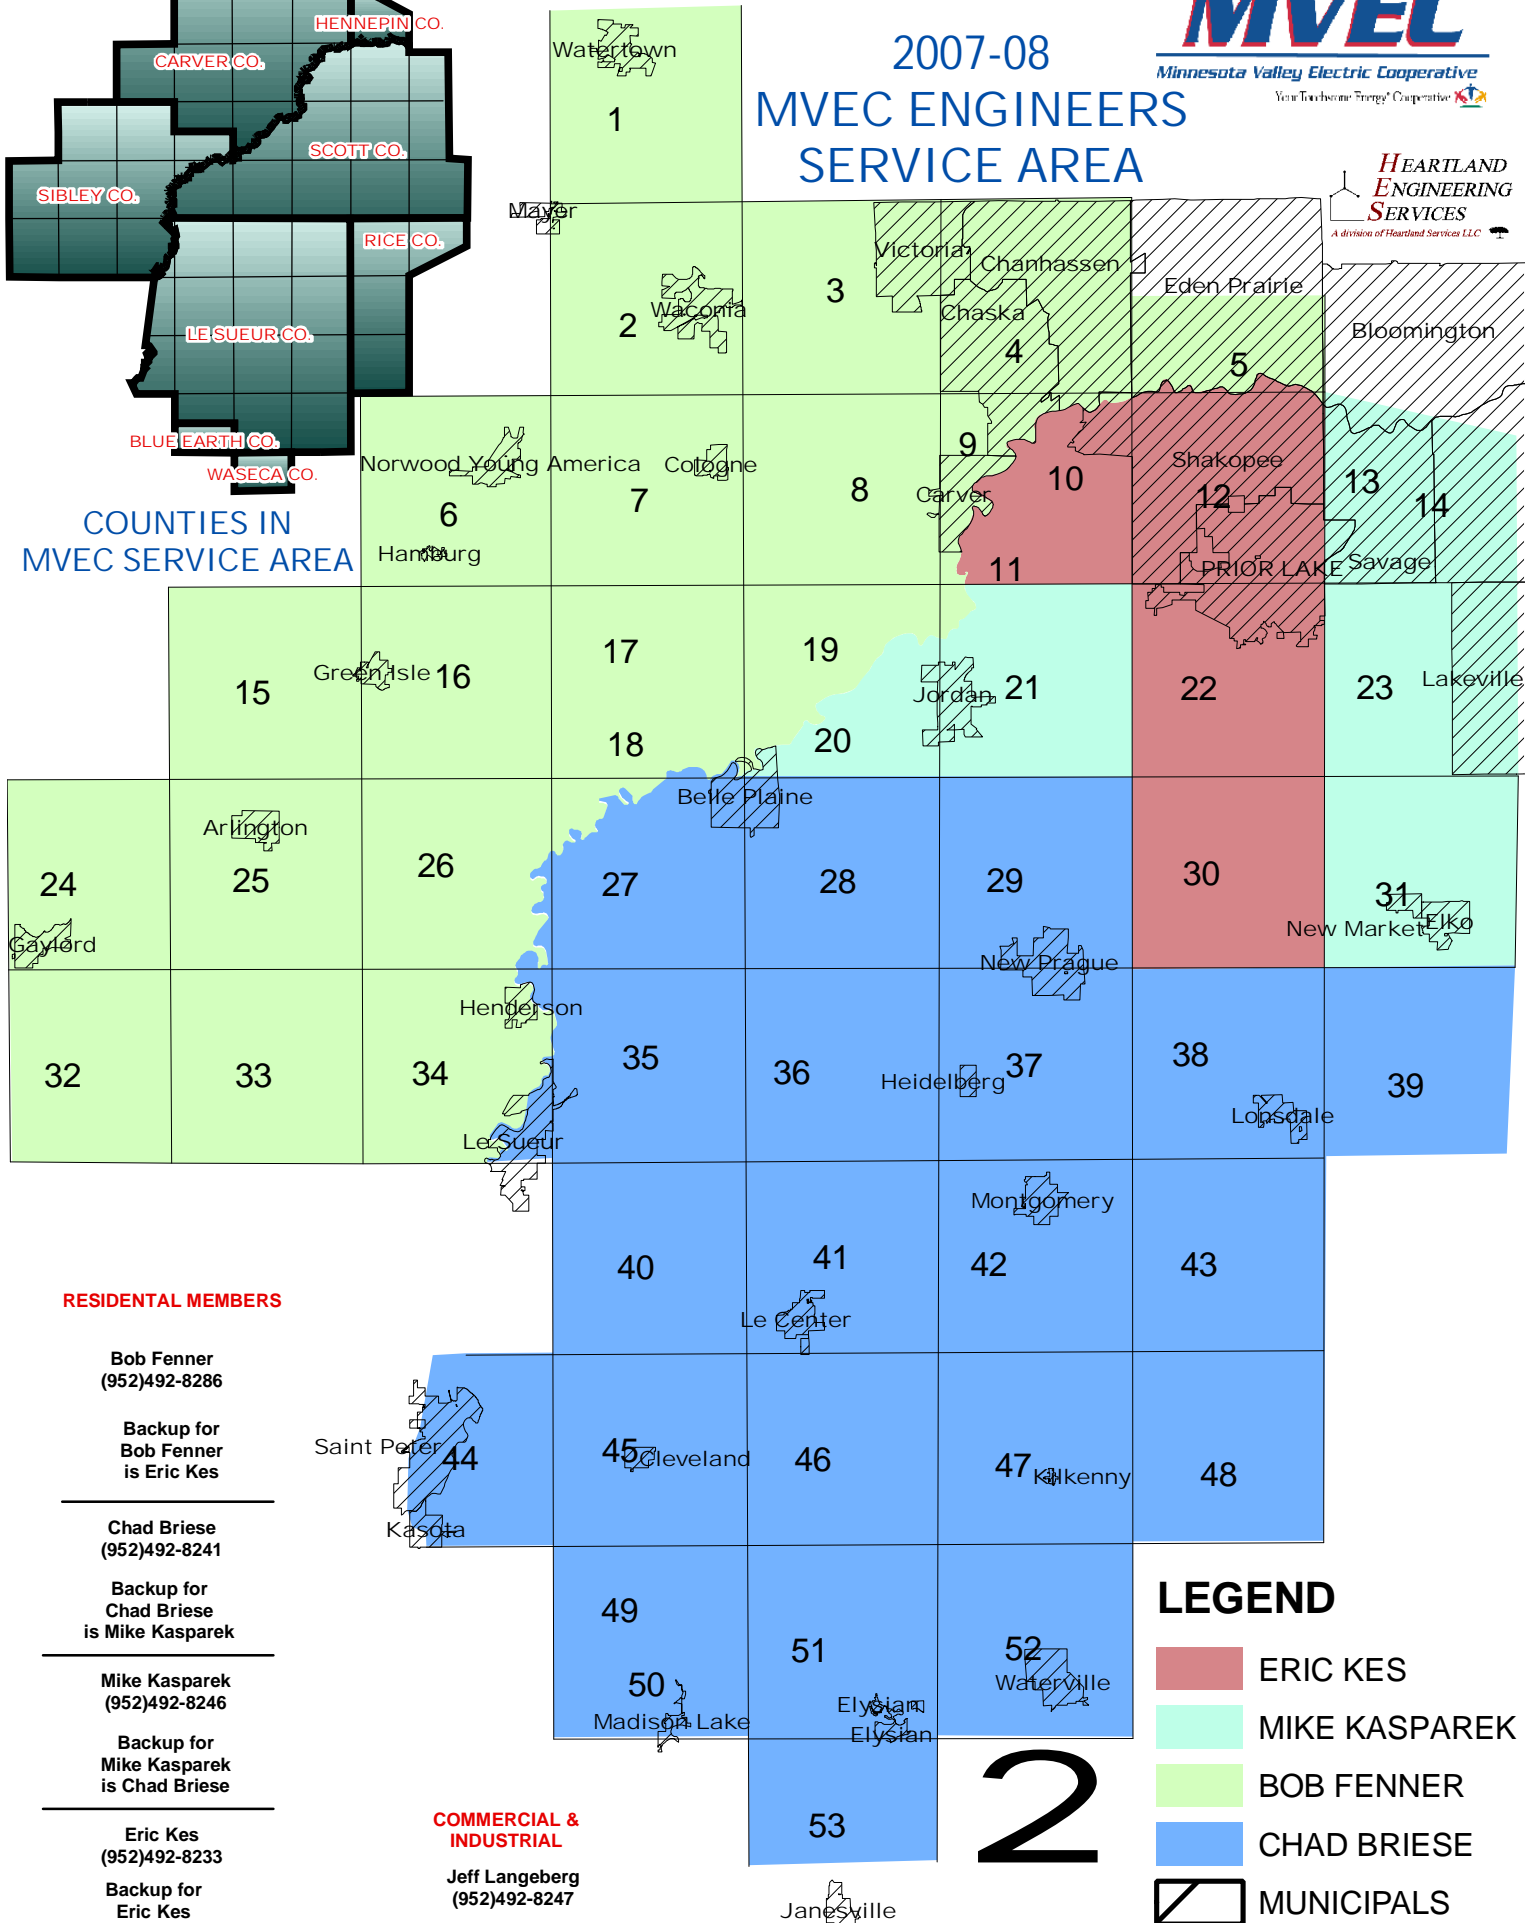

## 2007-08 MVEC ENGINEERS SERVICE AREA

**HEARTLAND  
ENGINEERING  
SERVICES**  
A division of Heartland Services LLC

COUNTIES IN  
MVEC SERVICE AREA

**RESIDENTAL MEMBERS**

Bob Fenner  
(952)492-8286

Backup for  
Bob Fenner  
is Eric Kes