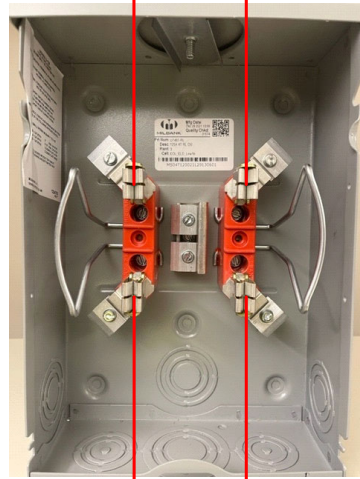

SERVICE PANEL

METER SOCKET

EV CHARGER

This information is for general purposes only and is not intended to serve as a set of specifications for installation of the equipment. All installations shall be completed by a licensed electrician in compliance with the National Electric Code/ National Electric Safety Code. MVEC is not responsible for installation or any damages associated therewith.