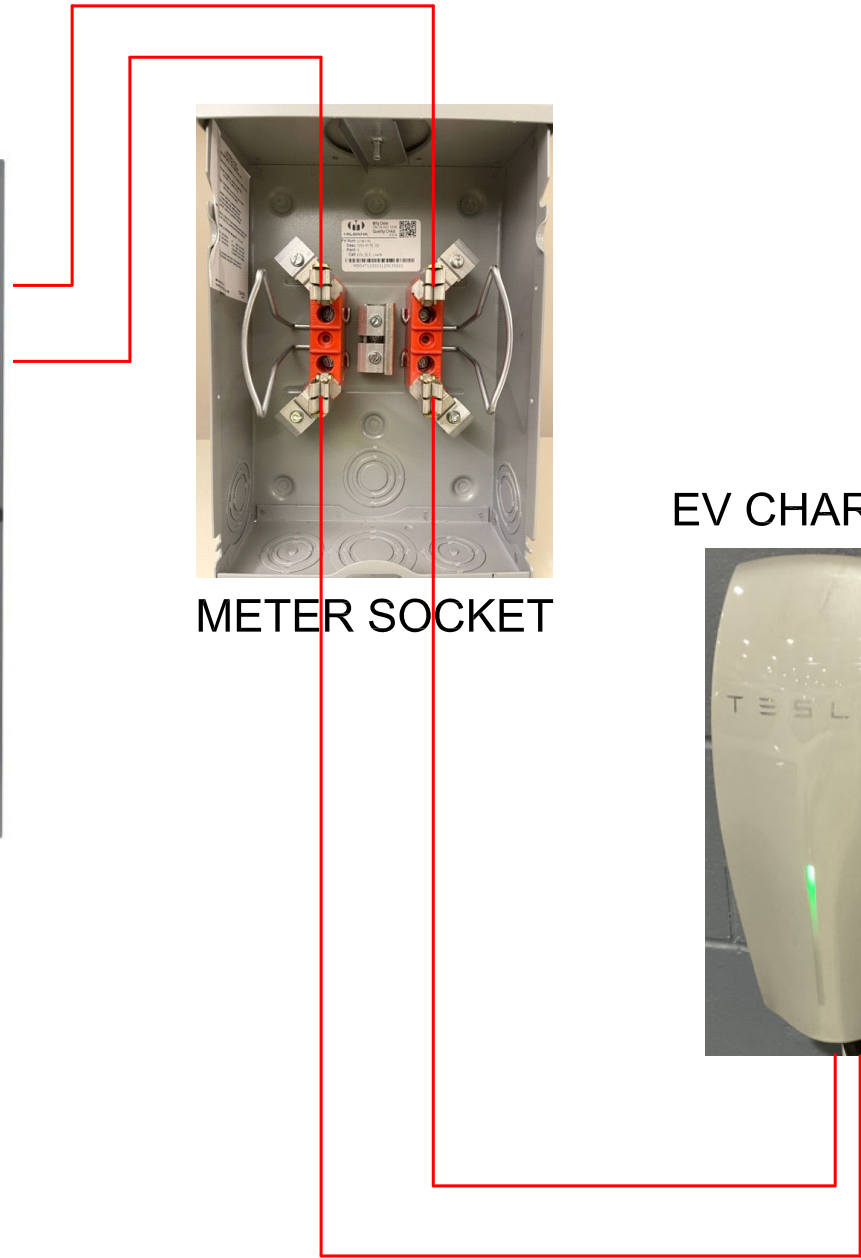

SERVICE PANEL

METER SOCKET

EV CHARGER

This information is for general purposes only and is not intended to serve as a set of specifications for installation of the equipment. All installations shall be completed by a licensed electrician in compliance with the National Electric Code/ National Electric Safety Code. MVEC is not responsible for installation or any damages associated therewith.